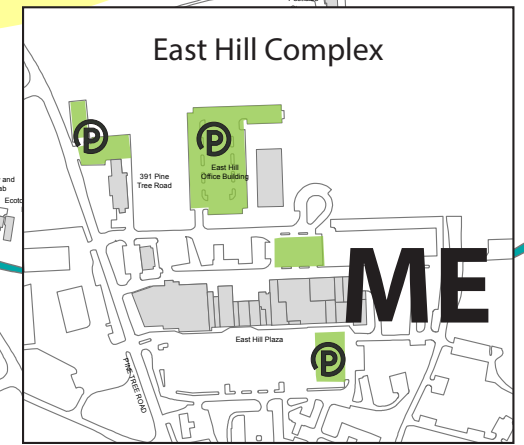

# Faculty/Staff Parking 2022-23

Created 05012022

Each permit tier has flow-down privileges to lower tiers; for instance, Central permits (yellow) can park in Mid (blue), Perimeter (green), and Outer (tan) permit areas as illustrated by the shaded boxes. Some permits allow additional privileges not listed here. Visit [parking.cornell.edu](http://parking.cornell.edu) for more information.

Tier	Permit Types/Privileges
Central* FLEX 2HR	D, J, L, N, P, U, Z Permit valid in areas signed with corresponding letter designation; Z, night/weekend restricted and student resident lots; 2 hours in FLEX and
Mid*	C, G, HH Permit valid in areas signed with corresponding letter designation and
Perimeter*	ME, O, R, RS**, WE Permit valid in areas signed with corresponding letter designation and
Outer*	A, E Permit valid in areas signed with corresponding letter designation and A Lot.

		Paid Parking	Parkmobile/Pay Station parking lot.
		Restricted	Night/Weekend restrictions in effect; comply with posted limits.

\*Must meet eligibility requirements. \*\*Perimeter RideShare RS Permit Privilege: Valid in all Perimeter (green) parking lots.