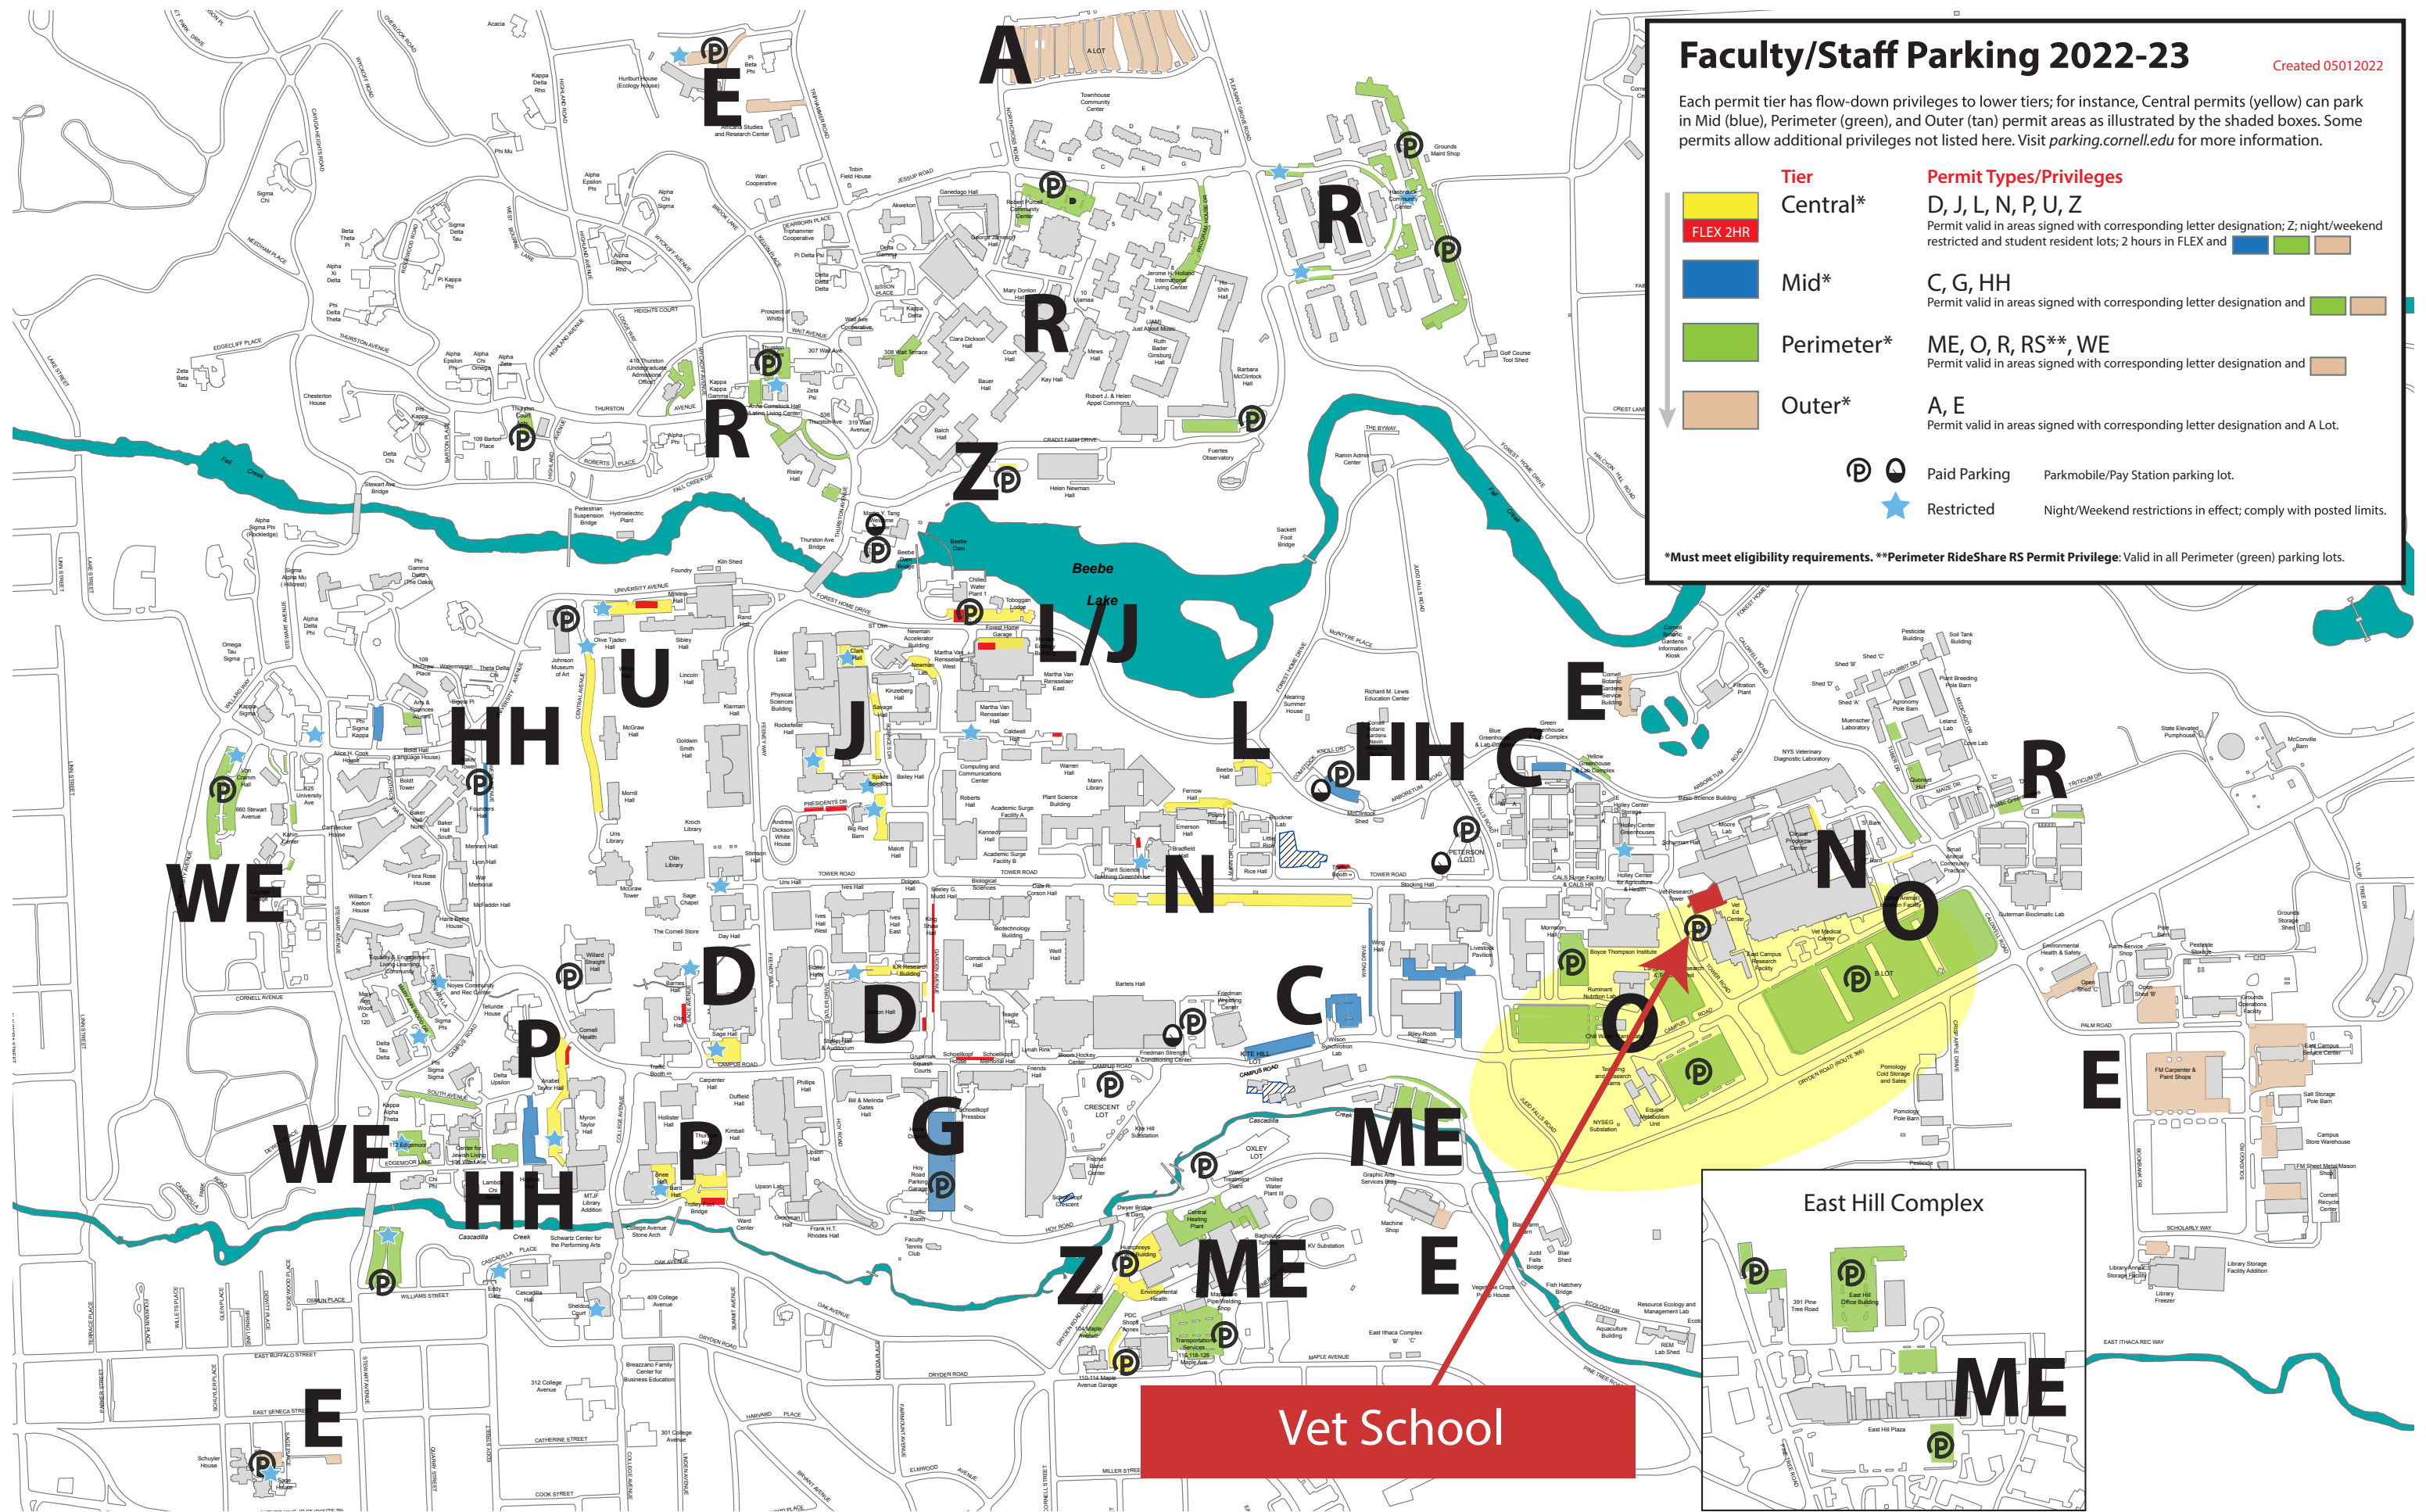

# Faculty/Staff Parking 2022-23

Created 05012022

Each permit tier has flow-down privileges to lower tiers; for instance, Central permits (yellow) can park in Mid (blue), Perimeter (green), and Outer (tan) permit areas as illustrated by the shaded boxes. Some permits allow additional privileges not listed here. Visit [parking.cornell.edu](http://parking.cornell.edu) for more information.

Tier	Permit Types/Privileges
Central* FLEX 2HR	D, J, L, N, P, U, Z Permit valid in areas signed with corresponding letter designation; Z, night/weekend restricted and student resident lots; 2 hours in FLEX and
Mid*	C, G, HH Permit valid in areas signed with corresponding letter designation and
Perimeter*	ME, O, R, RS**, WE Permit valid in areas signed with corresponding letter designation and
Outer*	A, E Permit valid in areas signed with corresponding letter designation and A Lot.

		Paid Parking	Parkmobile/Pay Station parking lot.
		Restricted	Night/Weekend restrictions in effect; comply with posted limits.

\*Must meet eligibility requirements. \*\*Perimeter RideShare RS Permit Privilege: Valid in all Perimeter (green) parking lots.